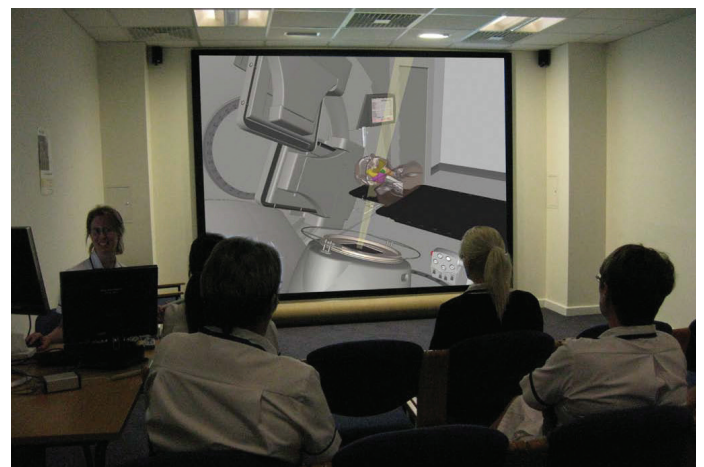

Seminar VERT™ system