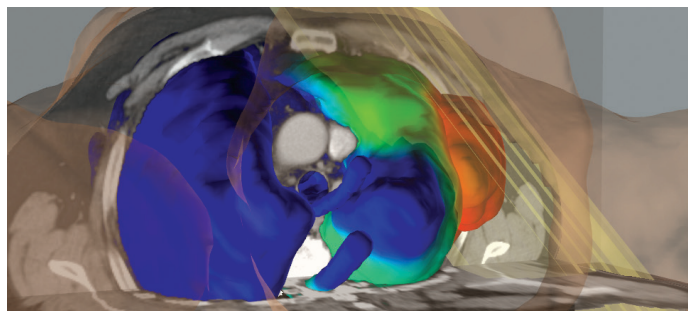

Bring the Linac to the classroom. Bridge the gap between theory and practice.

What can VERT™ be used for?

- Student education
- Technique development and review
- Provide information to patients regarding their treatment to reduce anxiety and increase compliance
- Demonstration of theoretical concepts without being in a Linac room
- Continuing education
- Educating Medical Students on the equipment, concepts and techniques of radiation therapy
- Share radiation therapy technology and techniques with allied health professions
- Open days and department tours