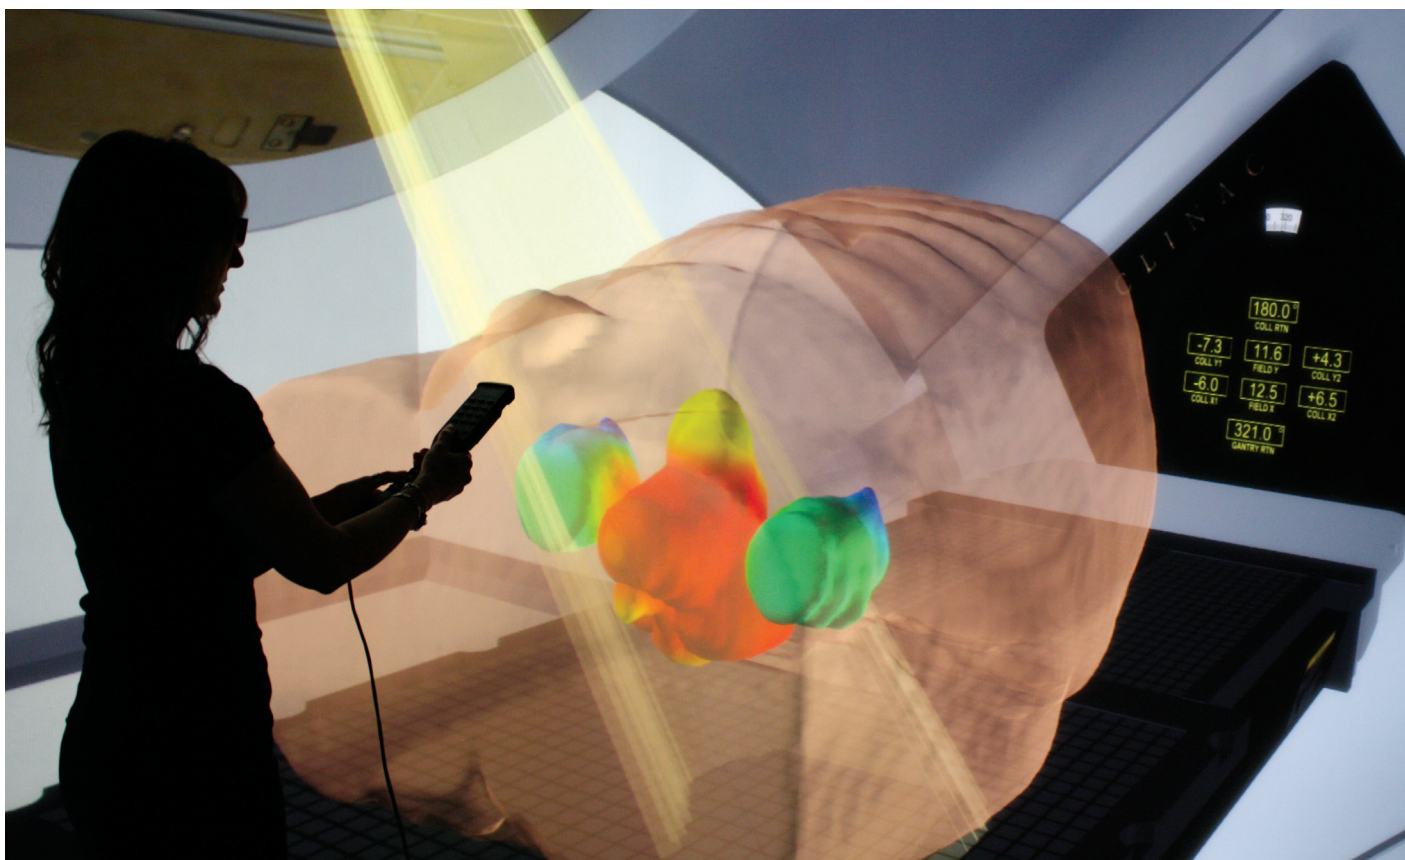

VERT™

The flight simulator for Linacs

A proven training tool providing a safe, non-pressed learning environment

Imaging showing a Linac, prostate plan and dose colourwash option. The real-hand pendant controller assists students to learn vital psychomotor skills prior to clinical placement.

Do you want to help students understand complex theoretical concepts?

Are you developing techniques and providing an ongoing program to train staff?

Would you like to provide information to patients in a highly visual way that aids understanding?

Bring the Linac to the classroom. Bridge the gap between theory and practice.

What can VERT™ be used for?

- Student education
- Technique development and review
- Provide information to patients regarding their treatment to reduce anxiety and increase compliance
- Demonstration of theoretical concepts without being in a Linac room
- Continuing education
- Educating Medical Students on the equipment, concepts and techniques of radiation therapy
- Share radiation therapy technology and techniques with allied health professions
- Open days and department tours