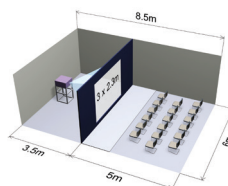

The staged area in front of the screen replicates the Linac room.

Tracking option allows the user to walk around the room freely with a sense of immersion.

Suitable for small or large audiences.

Includes a touchscreen for controlling the projection system and an in-room monitor as standard.

Widescreen 16:10 format makes split screen viewing easier.

IMMERSIVE VERT

SEMINAR VERT REAR PRO

SEMINAR VERT

SEMINAR VERT

Front projection system designed for audiences up to around 20 people and is an ideal choice for an existing class room.

- A typical room size of 6m x 6m (20' x 20') allows for a screen size of 3m x 2.3m (9' 10" x 7' 5").
- Ceiling mounted projector unless rear projection option chosen.
- Modest space requirements and minimal room preparation required.
- Projector resolution is 1024 x 768 and brightness rating is 5000-6000 ANSI Lumens.
- Also available as a rear projection system. This offers the benefits of rear projection, with a lower price point projector. Resolution 1024 x 768 and display ratio 4:3.

	SEMINAR VERT	SEMINAR VERT REAR PRO	IMMERSIVE VERT CINEMA WU7	IMMERSIVE VERT CINEMA WU12
Projection	Front Projection	Rear Projection	Rear Projection	Rear Projection
Max screen size	3.0m x 2.25m (9' 10" x 7' 5")	3.0m x 2.25m (9' 10" x 7' 5")	3.7 x 2.3 metres (12' 2" x 7' 7")	4.8 x 3.0 metres (15' 9" x 9' 10")
Projector	Single Chip DLP	Single Chip DLP	3 Chip DLP	3 Chip DLP
Format	4:3	4:3	16:10 (widescreen)	16:10 (widescreen)
Brightness	5,000 – 6,000	5,000 – 6,000	6300	10,500
Resolution	1024 x 768 XGA (0.8 Megapixels)	1024 x 768 XGA (0.8 Megapixels)	1920 x 1200 (Full HD) Almost 3 x > XGA (2.3 Megapixels)	1920 x 1200 (Full HD) Almost 3 x > XGA (2.3 Megapixels)
In room monitor	Optional	Optional	Included	Included
Tracking	Not available	Optional	Optional	Optional
(Throw distance, typical screen size)	2.4m (7' 10")	2.4m (7' 10")	2.65m (8' 8 1/2 ")	3.39m (11' 1 1/2 ")