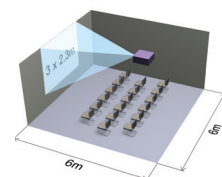

Immersive Cinema as shown above, offers the highest resolution and image quality. Uses a high performance cinema grade 3D projector.

Rear projection prevents shadowing on the screen.

Room size of 12m x 6m (approx. 40' x 20') required unless a smaller screen size is chosen.

The staged area in front of the screen replicates the Linac room.

Tracking option allows the user to walk around the room freely with a sense of immersion.

Suitable for small or large audiences.

Includes a touchscreen for controlling the projection system and an in-room monitor as standard.

Widescreen 16:10 format makes split screen viewing easier.

IMMERSIVE VERT

SEMINAR VERT REAR PRO

SEMINAR VERT

SEMINAR VERT

Front projection system designed for audiences up to around 20 people and is an ideal choice for an existing class room.

- A typical room size of 6m x 6m (20' x 20') allows for a screen size of 3m x 2.3m (9' 10" x 7' 5").
- Ceiling mounted projector unless rear projection option chosen.
- Modest space requirements and minimal room preparation required.
- Projector resolution is 1024 x 768 and brightness rating is 5000-6000 ANSI Lumens.
- Also available as a rear projection system. This offers the benefits of rear projection, with a lower price point projector. Resolution 1024 x 768 and display ratio 4:3.