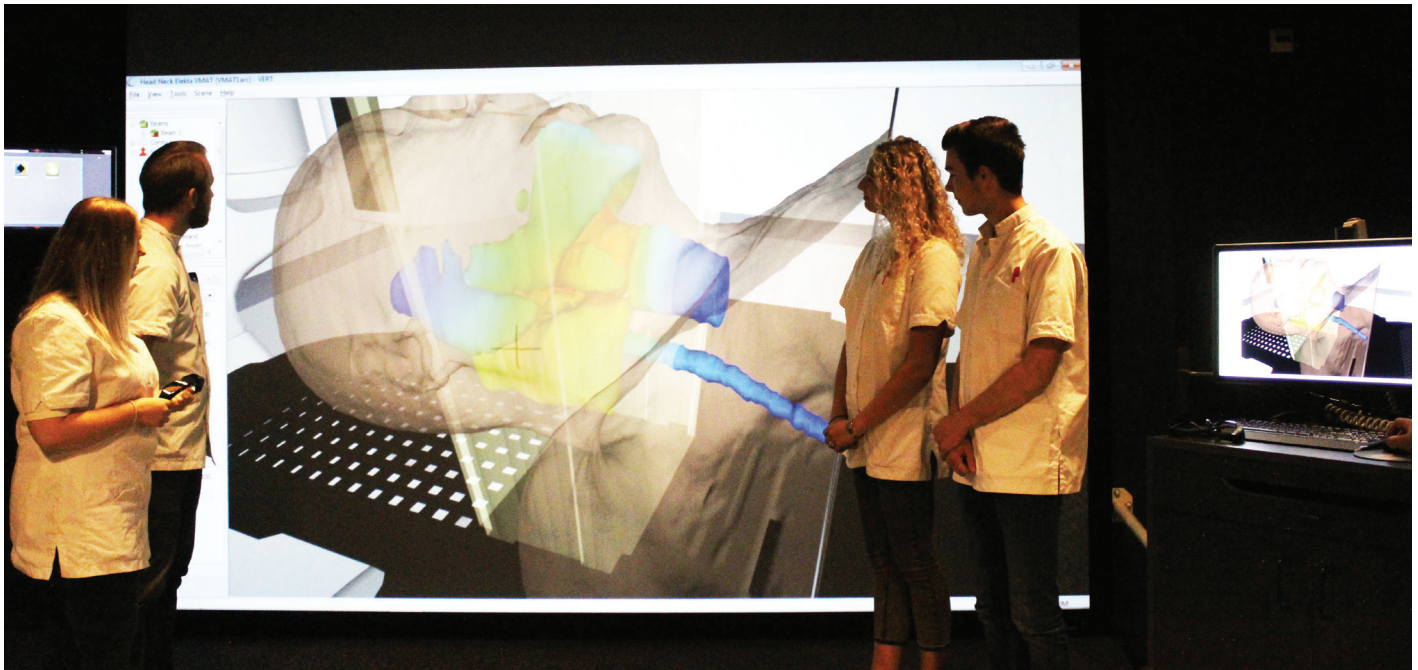

VERT™ System Types

VERT systems are offered as either an Immersive solution or a Seminar solution.

IMMERSIVE VERT

Immersive VERT uses a large back projected 3D display to provide a compelling sense of presence in the simulated treatment room.

Immersive Cinema as shown above, offers the highest resolution and image quality. Uses a high performance cinema grade 3D projector.

Rear projection prevents shadowing on the screen.

Room size of 12m x 6m (approx. 40' x 20') required unless a smaller screen size is chosen.

The staged area in front of the screen replicates the Linac room.

Tracking option allows the user to walk around the room freely with a sense of immersion.

Suitable for small or large audiences.

Includes a touchscreen for controlling the projection system and an in-room monitor as standard.

Widescreen 16:10 format makes split screen viewing easier.

IMMERSIVE VERT

SEMINAR VERT REAR PRO

SEMINAR VERT

SEMINAR VERT

Front projection system designed for audiences up to around 20 people and is an ideal choice for an existing class room.